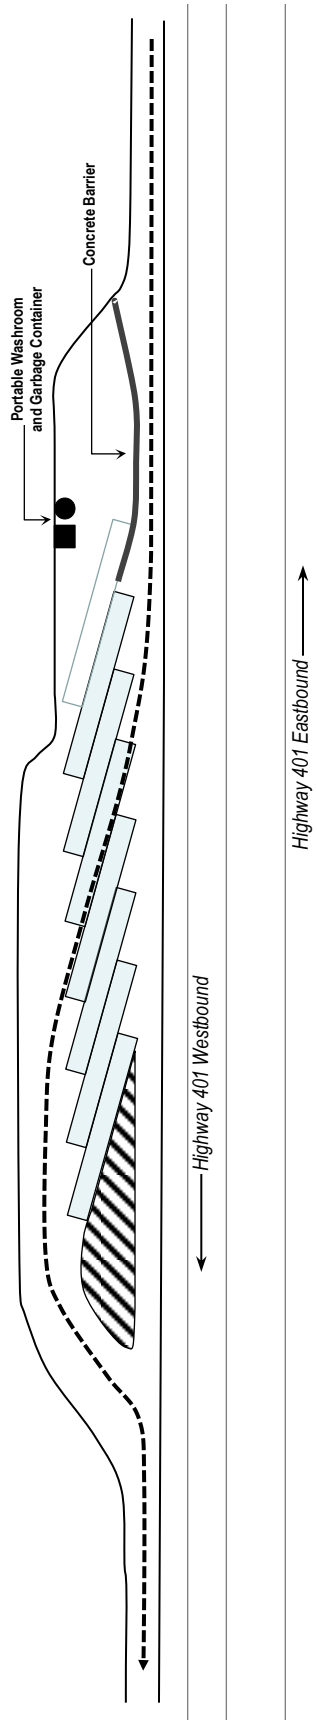

Gananoque North Rest Area Highway 401 Westbound: Km 653