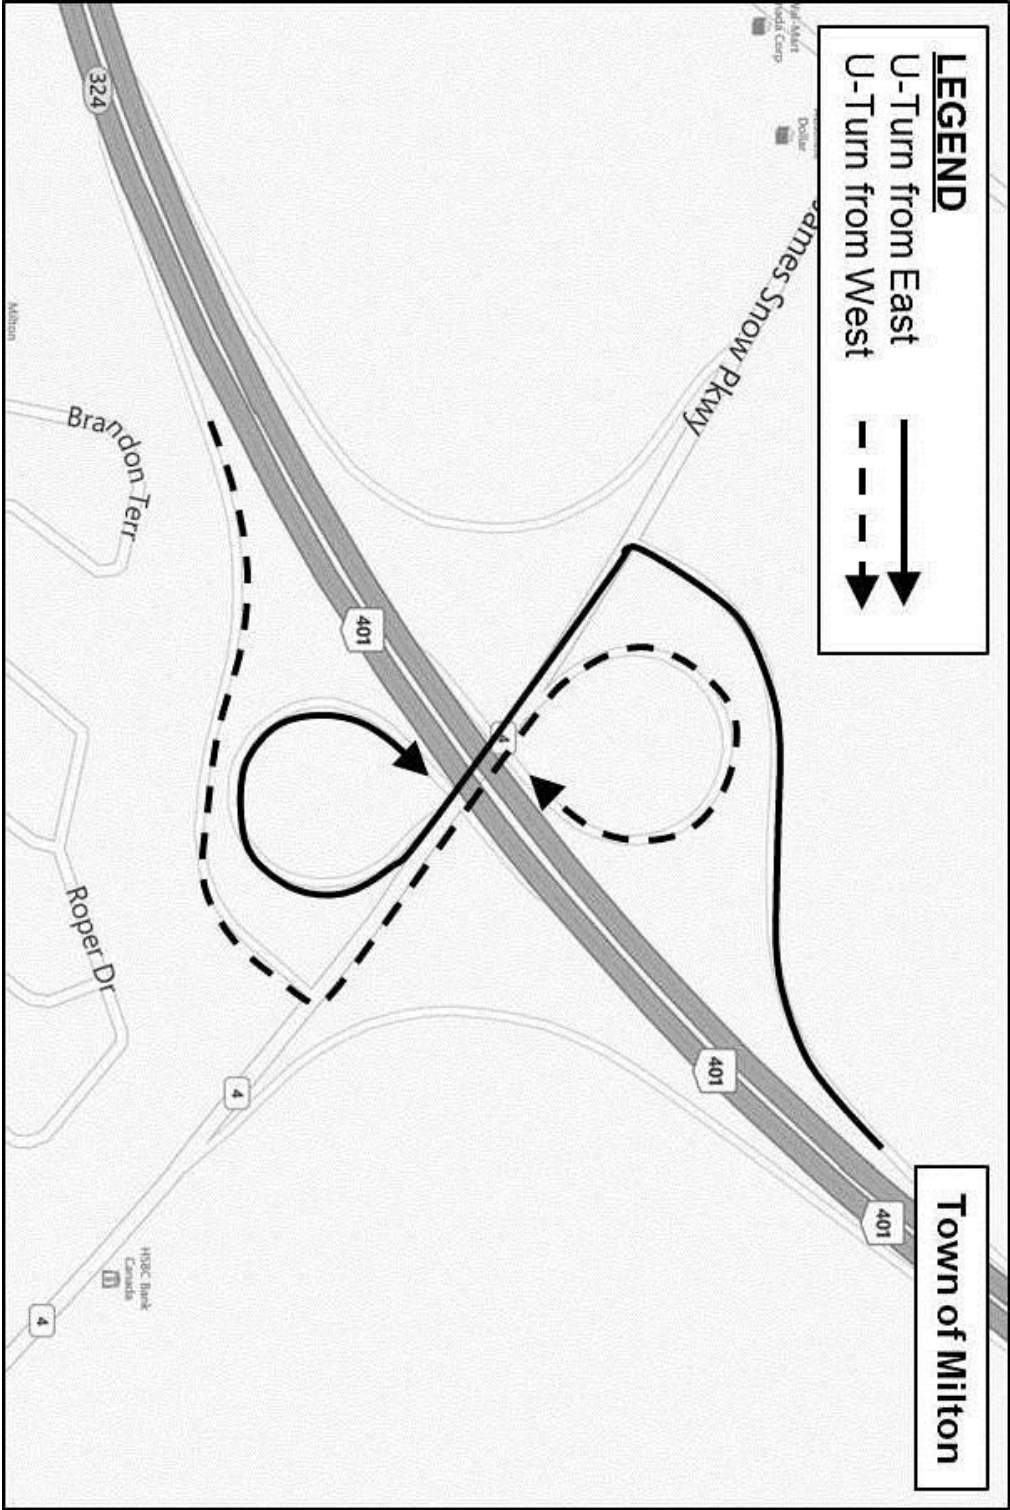

James Snow Parkway Turn-Around Highway 401: Km 324