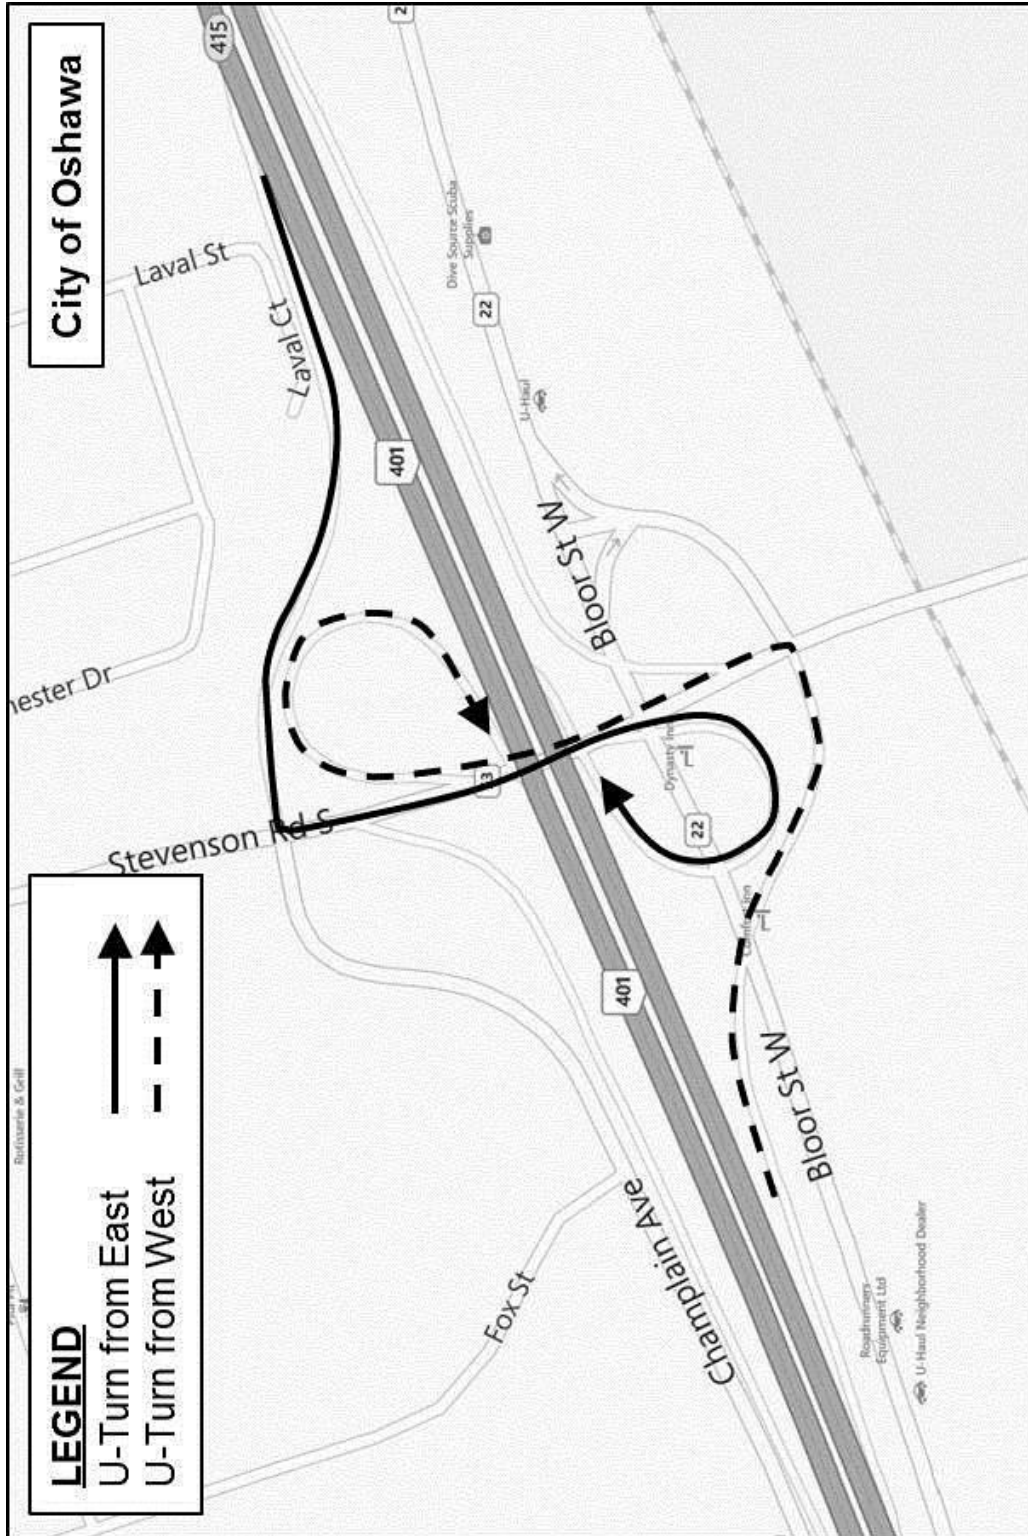

Stevenson Road Turn-Around Highway 401: Km 415

Newcastle Service Centre

Highway 401 Westbound: Km 437

Port Hope Service Centre Highway 401 Eastbound: Km 448

Trenton North Service Centre Highway 401 Westbound: Km 514