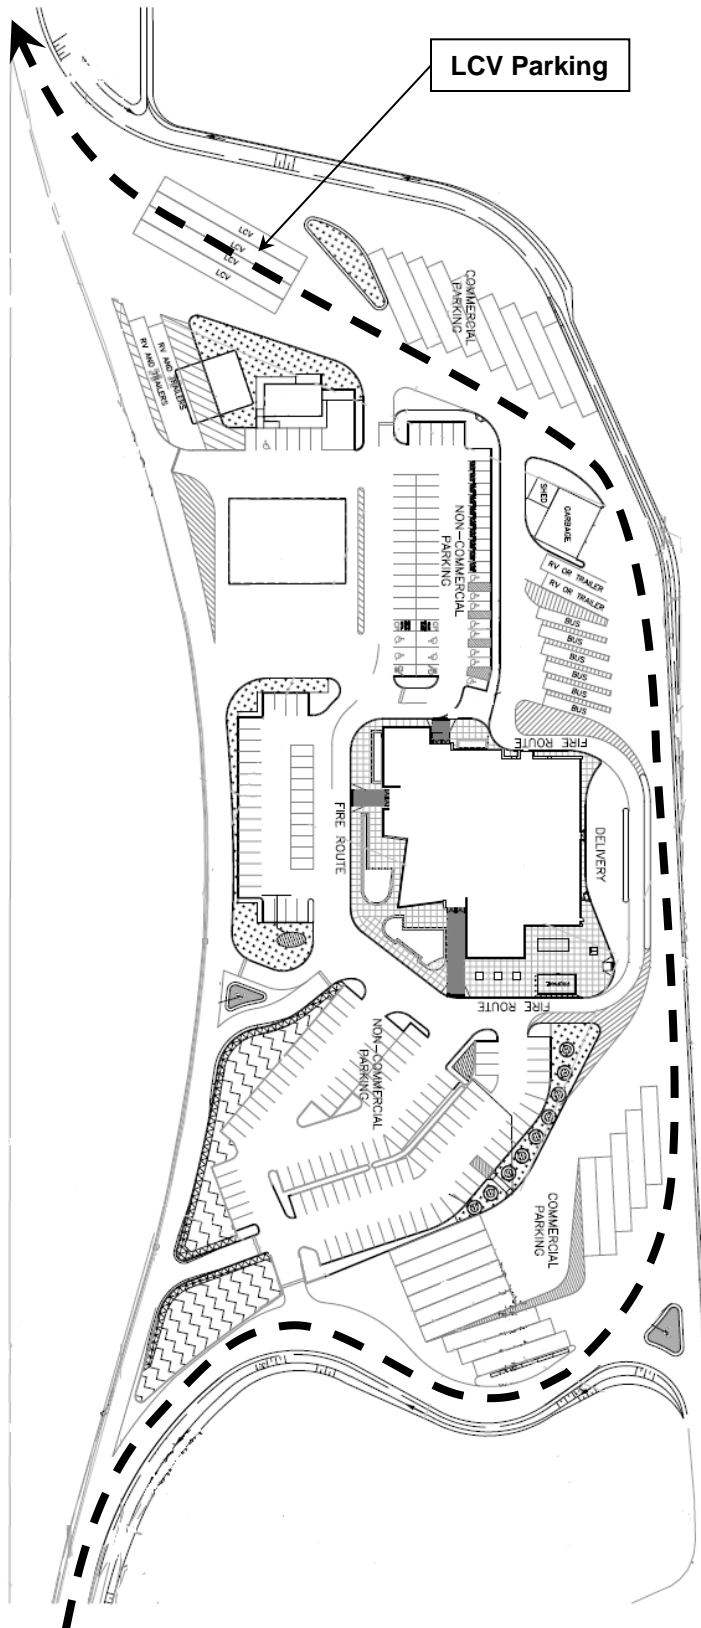

Cambridge North Service Centre

Highway 401 Westbound: Km 290