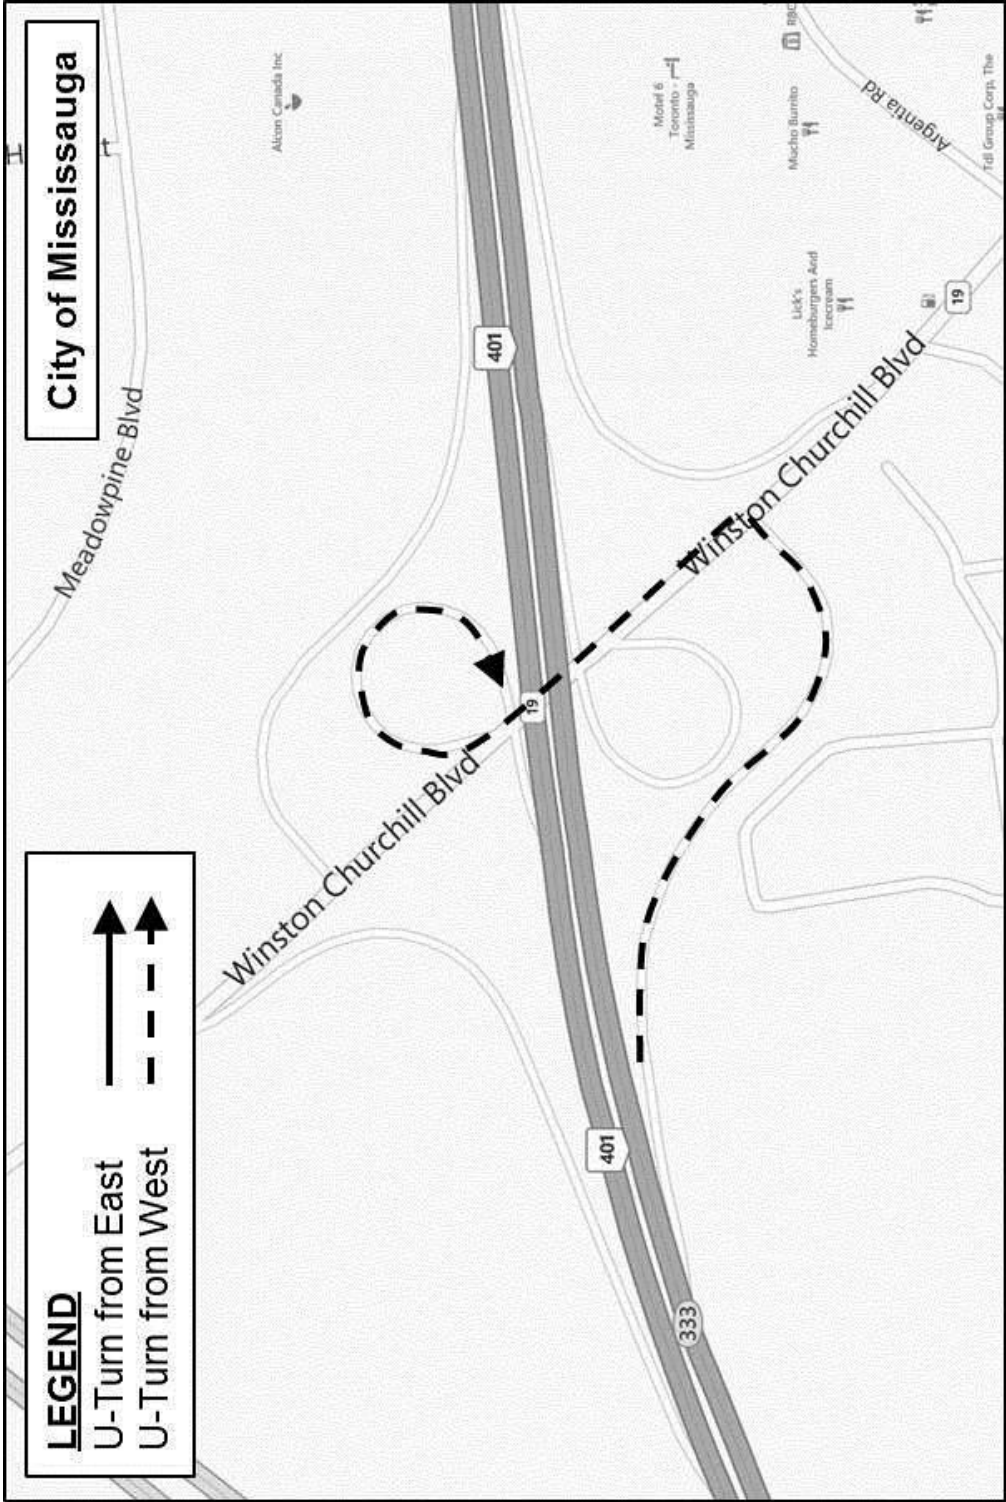

Highway 401 Westbound: Km 290

Cambridge South Service Centre Highway 401 Eastbound: Km 290

James Snow Parkway Turn-Around Highway 401: Km 324

Winston Churchill Boulevard Turn-Around Highway 401: Km 333

Salem Road Turn-Around Highway 401: Km 404