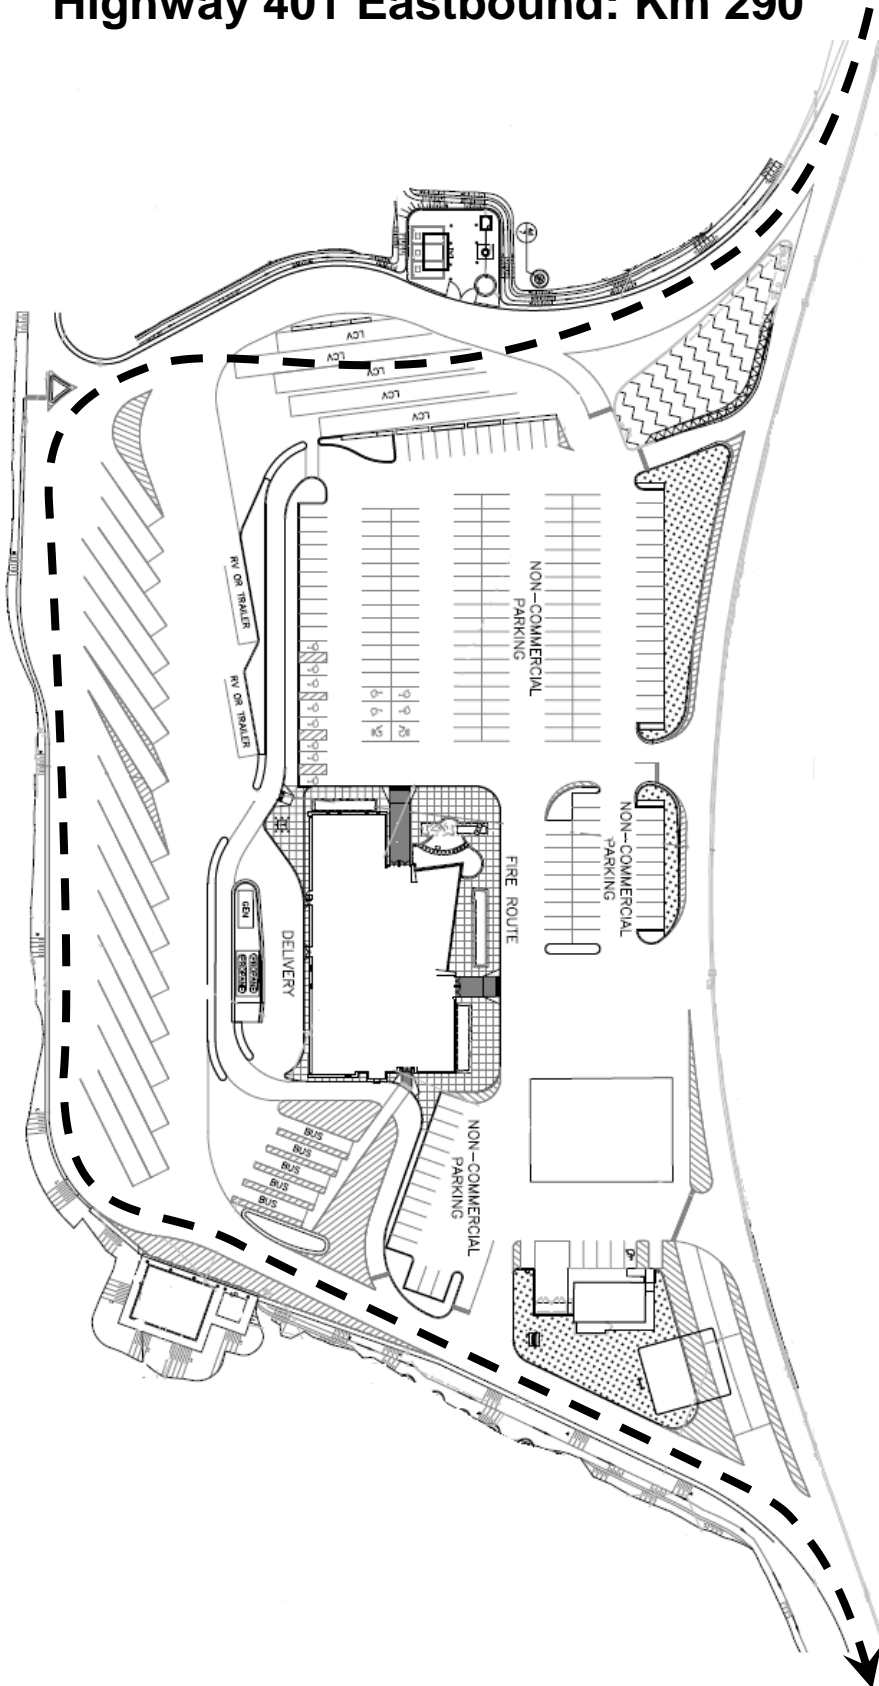

Cambridge South Service Centre Highway 401 Eastbound: Km 290