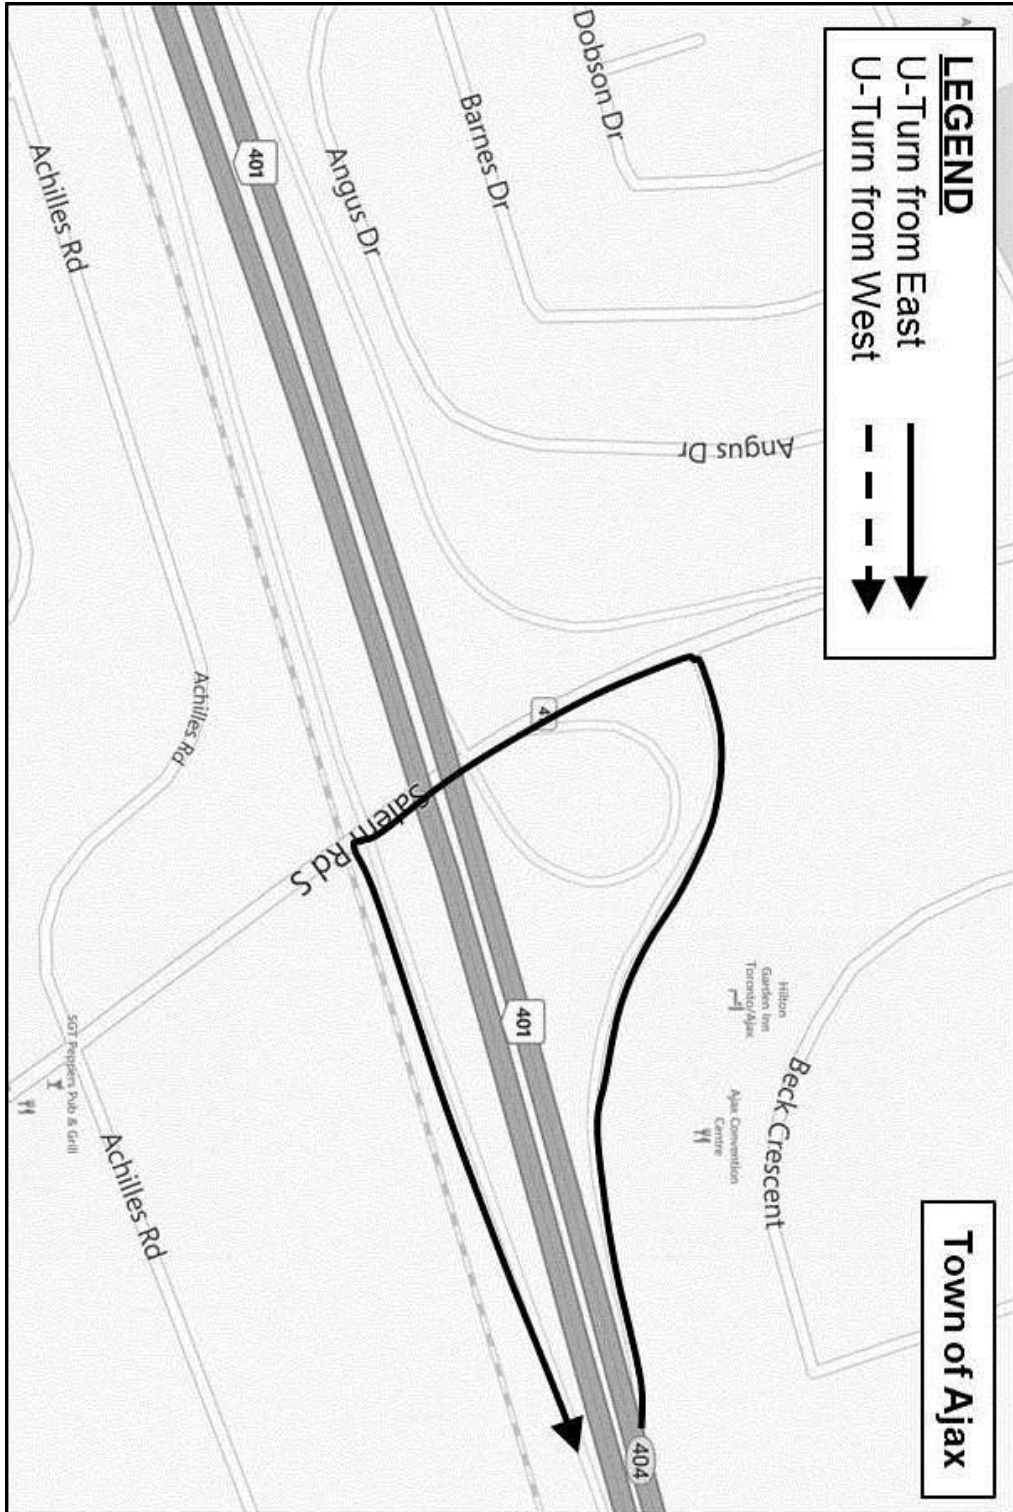

Highway 401 Westbound: Km 290

Cambridge South Service Centre Highway 401 Eastbound: Km 290

James Snow Parkway Turn-Around Highway 401: Km 324

Winston Churchill Boulevard Turn-Around Highway 401: Km 333

Salem Road Turn-Around Highway 401: Km 404