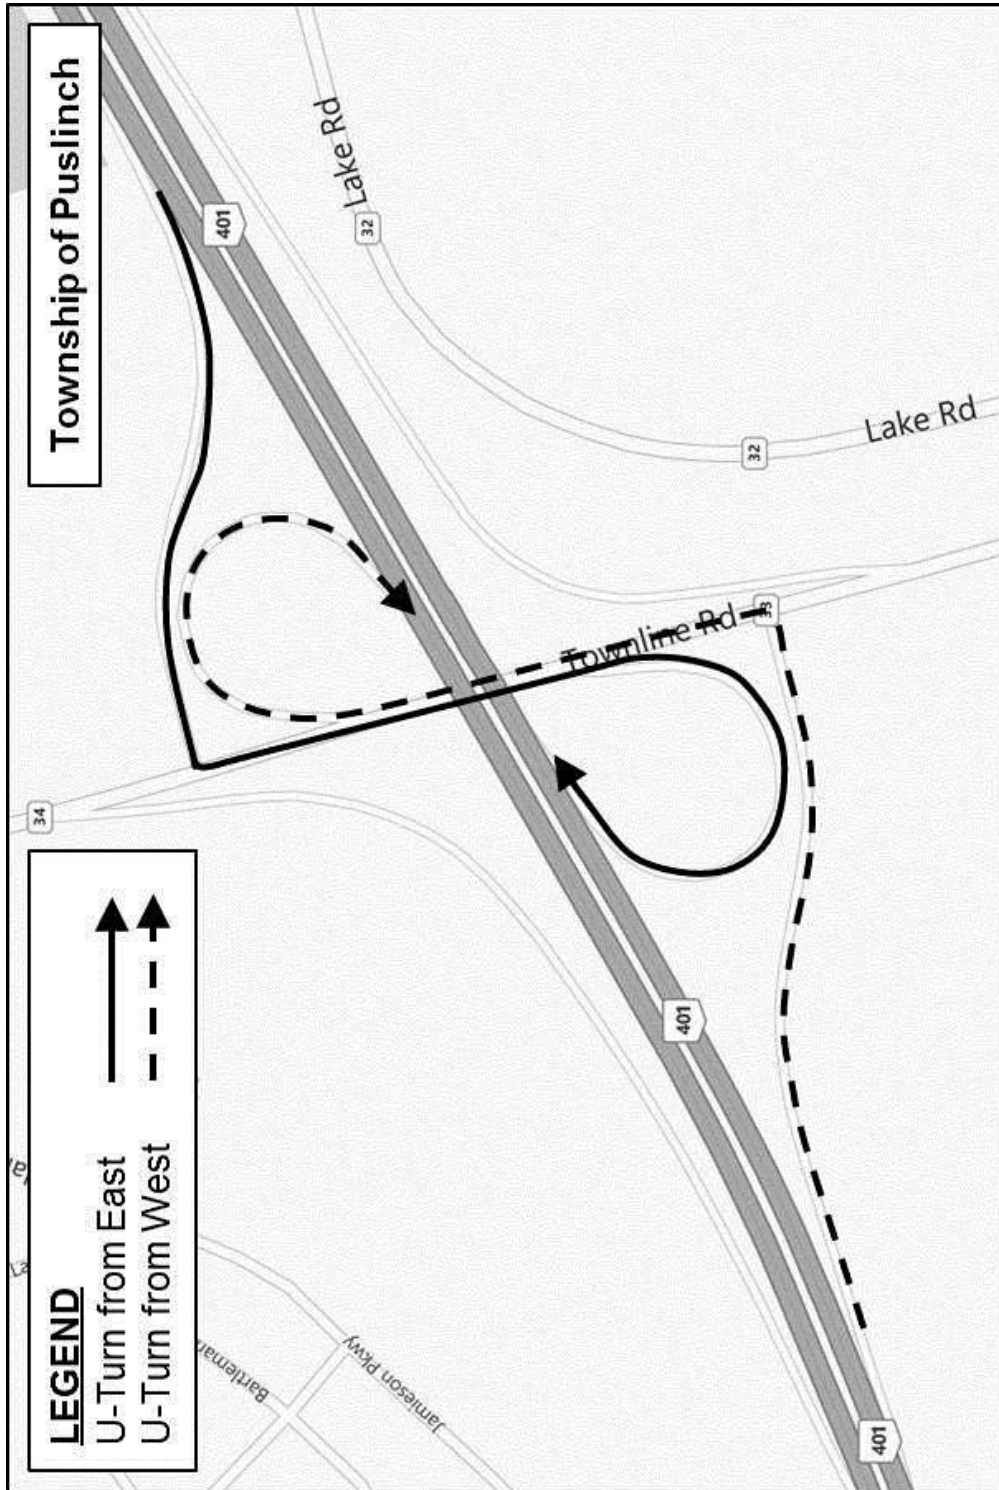

Fifth Wheel Truck Stop Highway 401: Km 199

Woodstock Service Centre Highway 401 Eastbound: Km 219

230 Truck Centre Highway 401: Km 230

Townline Road Turn-Around Highway 401: Km 286

Cambridge North Service Centre